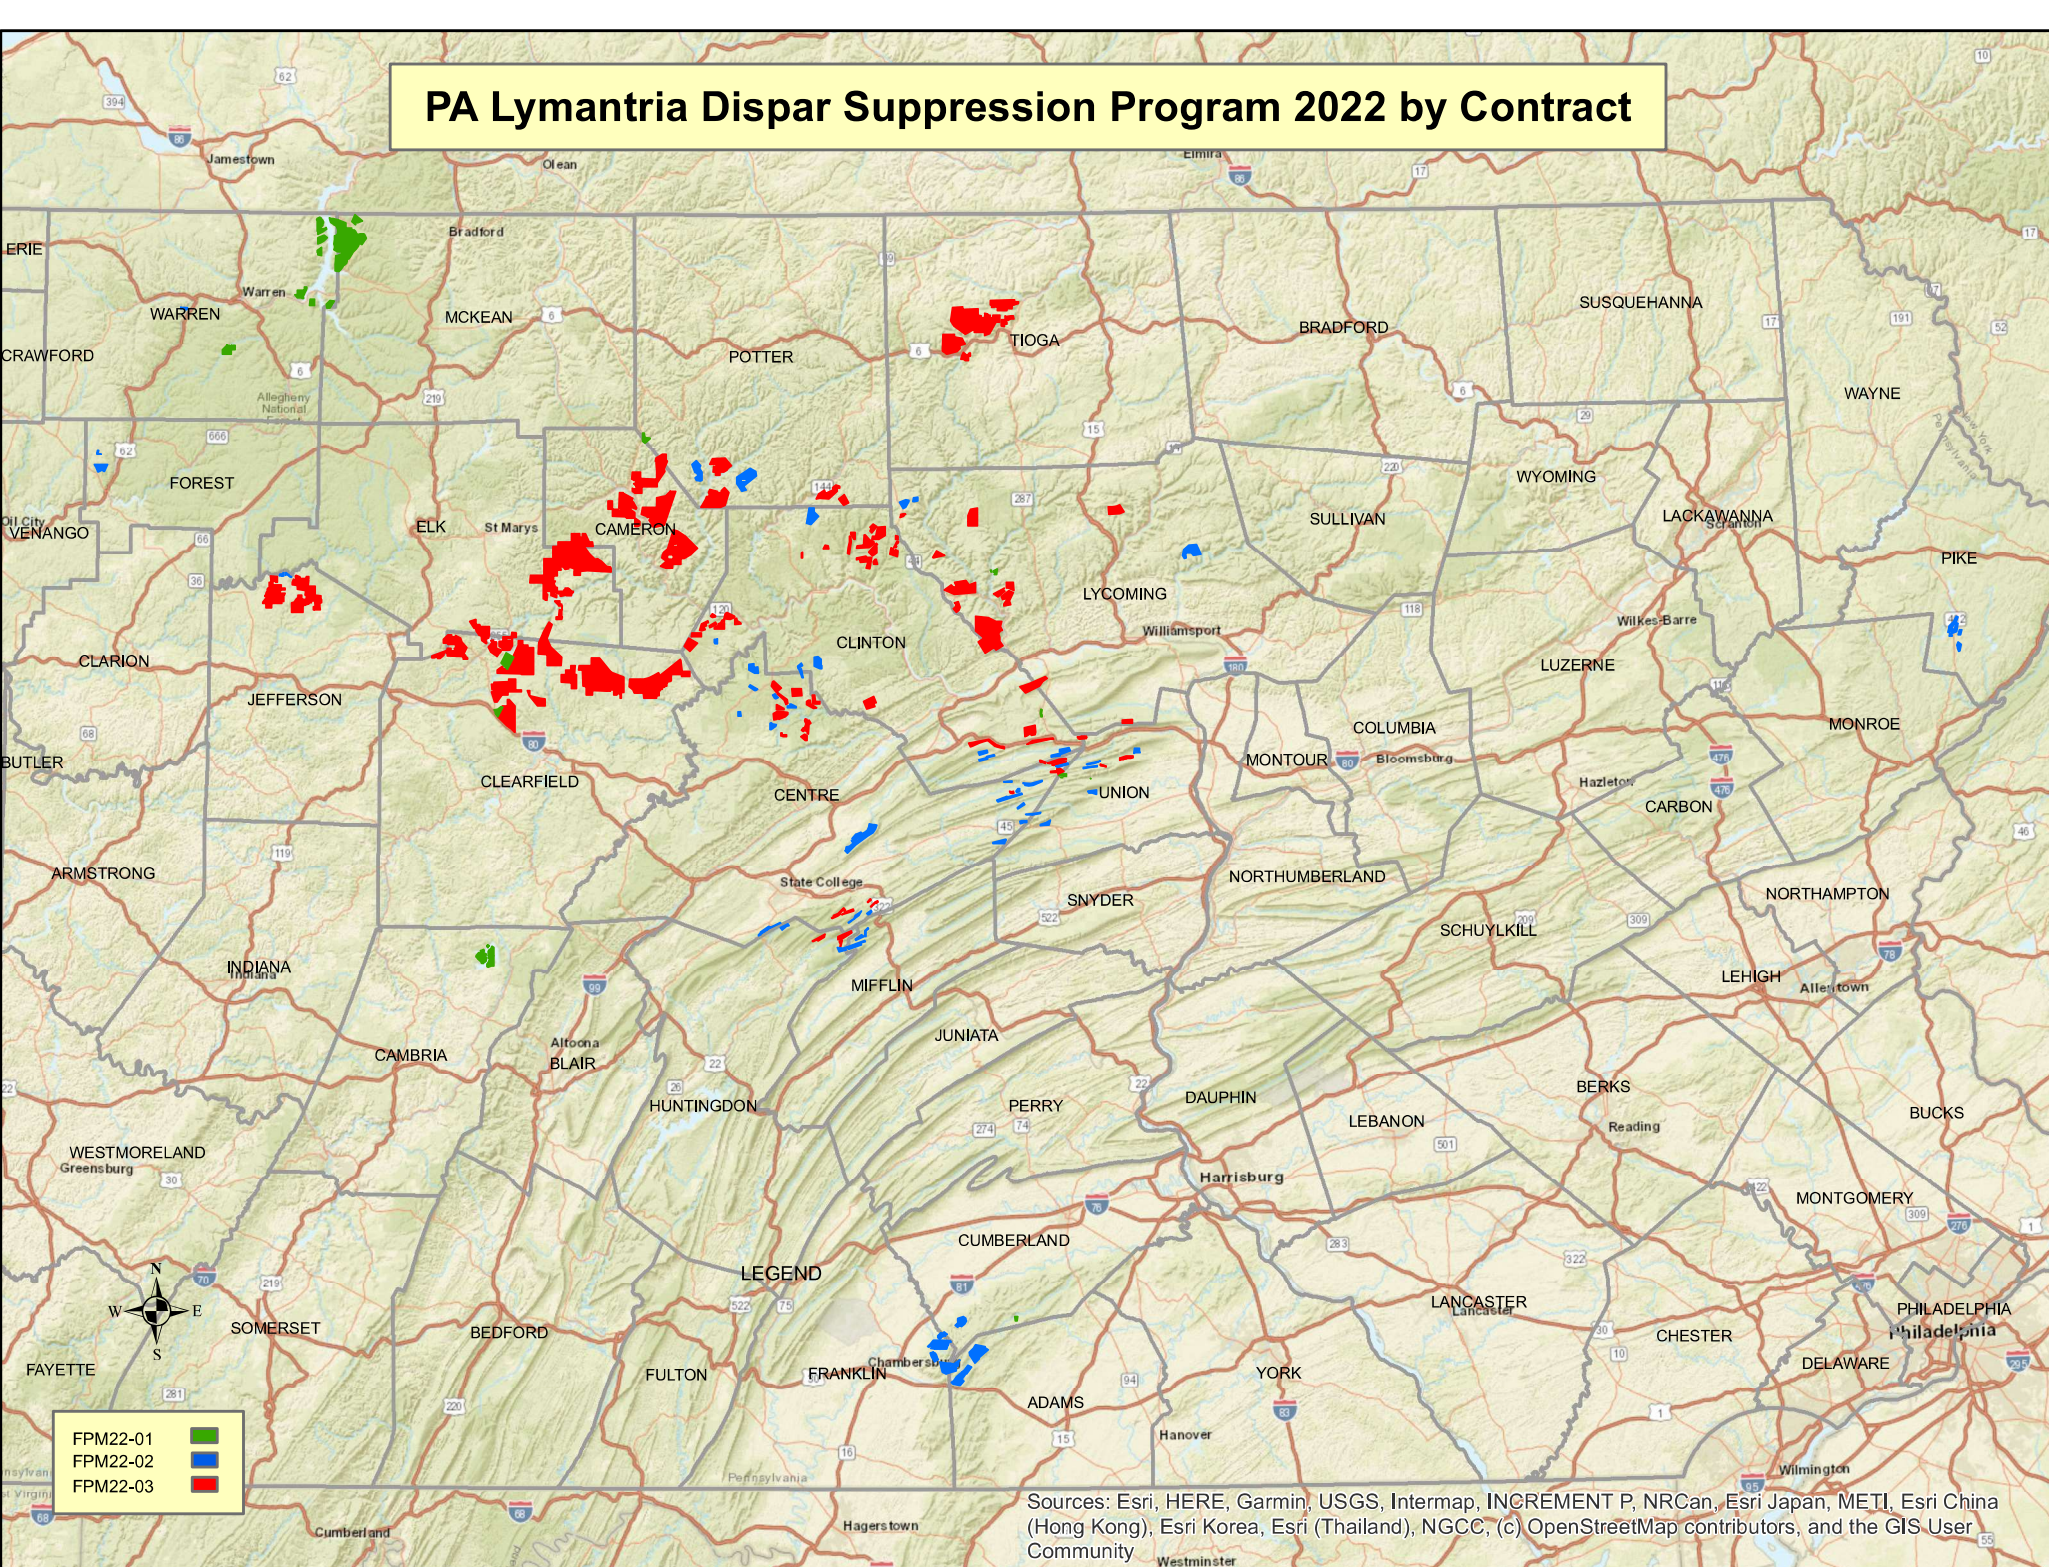

# PA Lymantria Dispar Suppression Program 2022 by Contract

Sources: Esri, HERE, Garmin, USGS, Intermap, INCREMENT P, NRCan, Esri Japan, METI, Esri China (Hong Kong), Esri Korea, Esri (Thailand), NGCC, (c) OpenStreetMap contributors, and the GIS User Community